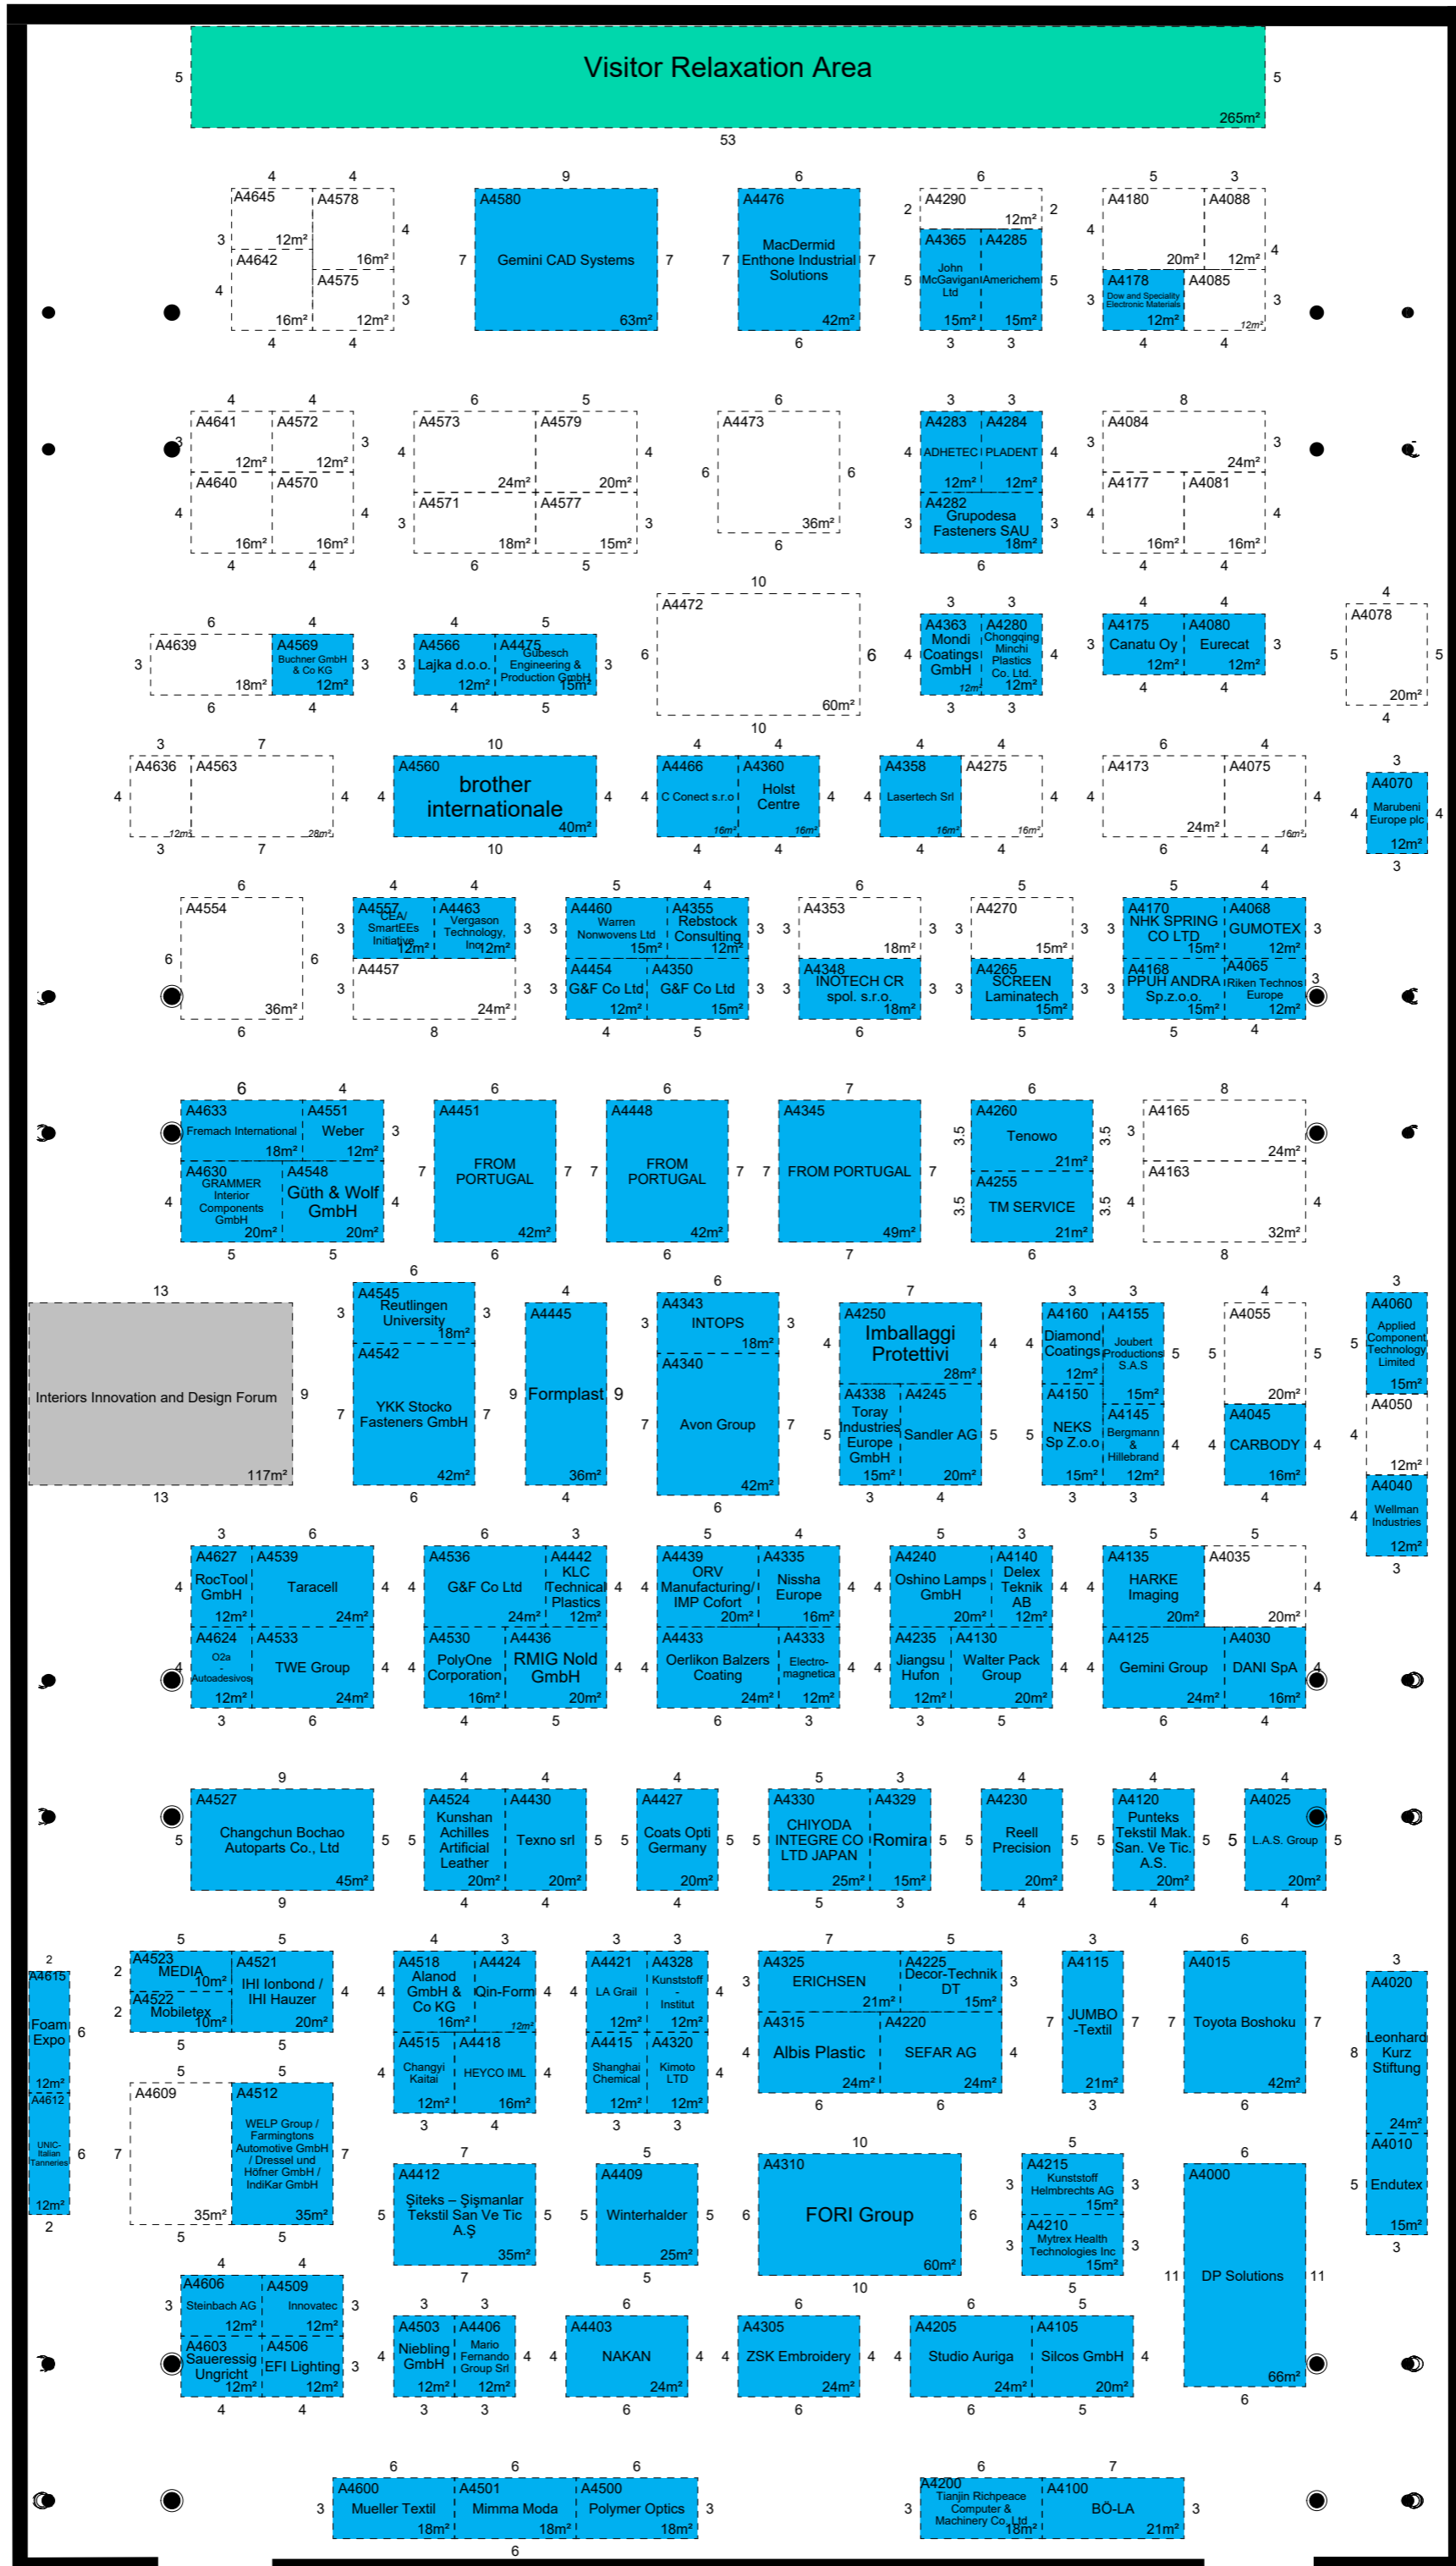

automotive interiors EXPO 2019

EUROPE

21 - 23 MAY 2019
HALL 4, MESSE STUTT GART, GERMANY

↑
Main Entrance

↑
Main Entrance

➔ Hall 6 /
Engine Expo /
Global Automotive
Components
& Suppliers Expo