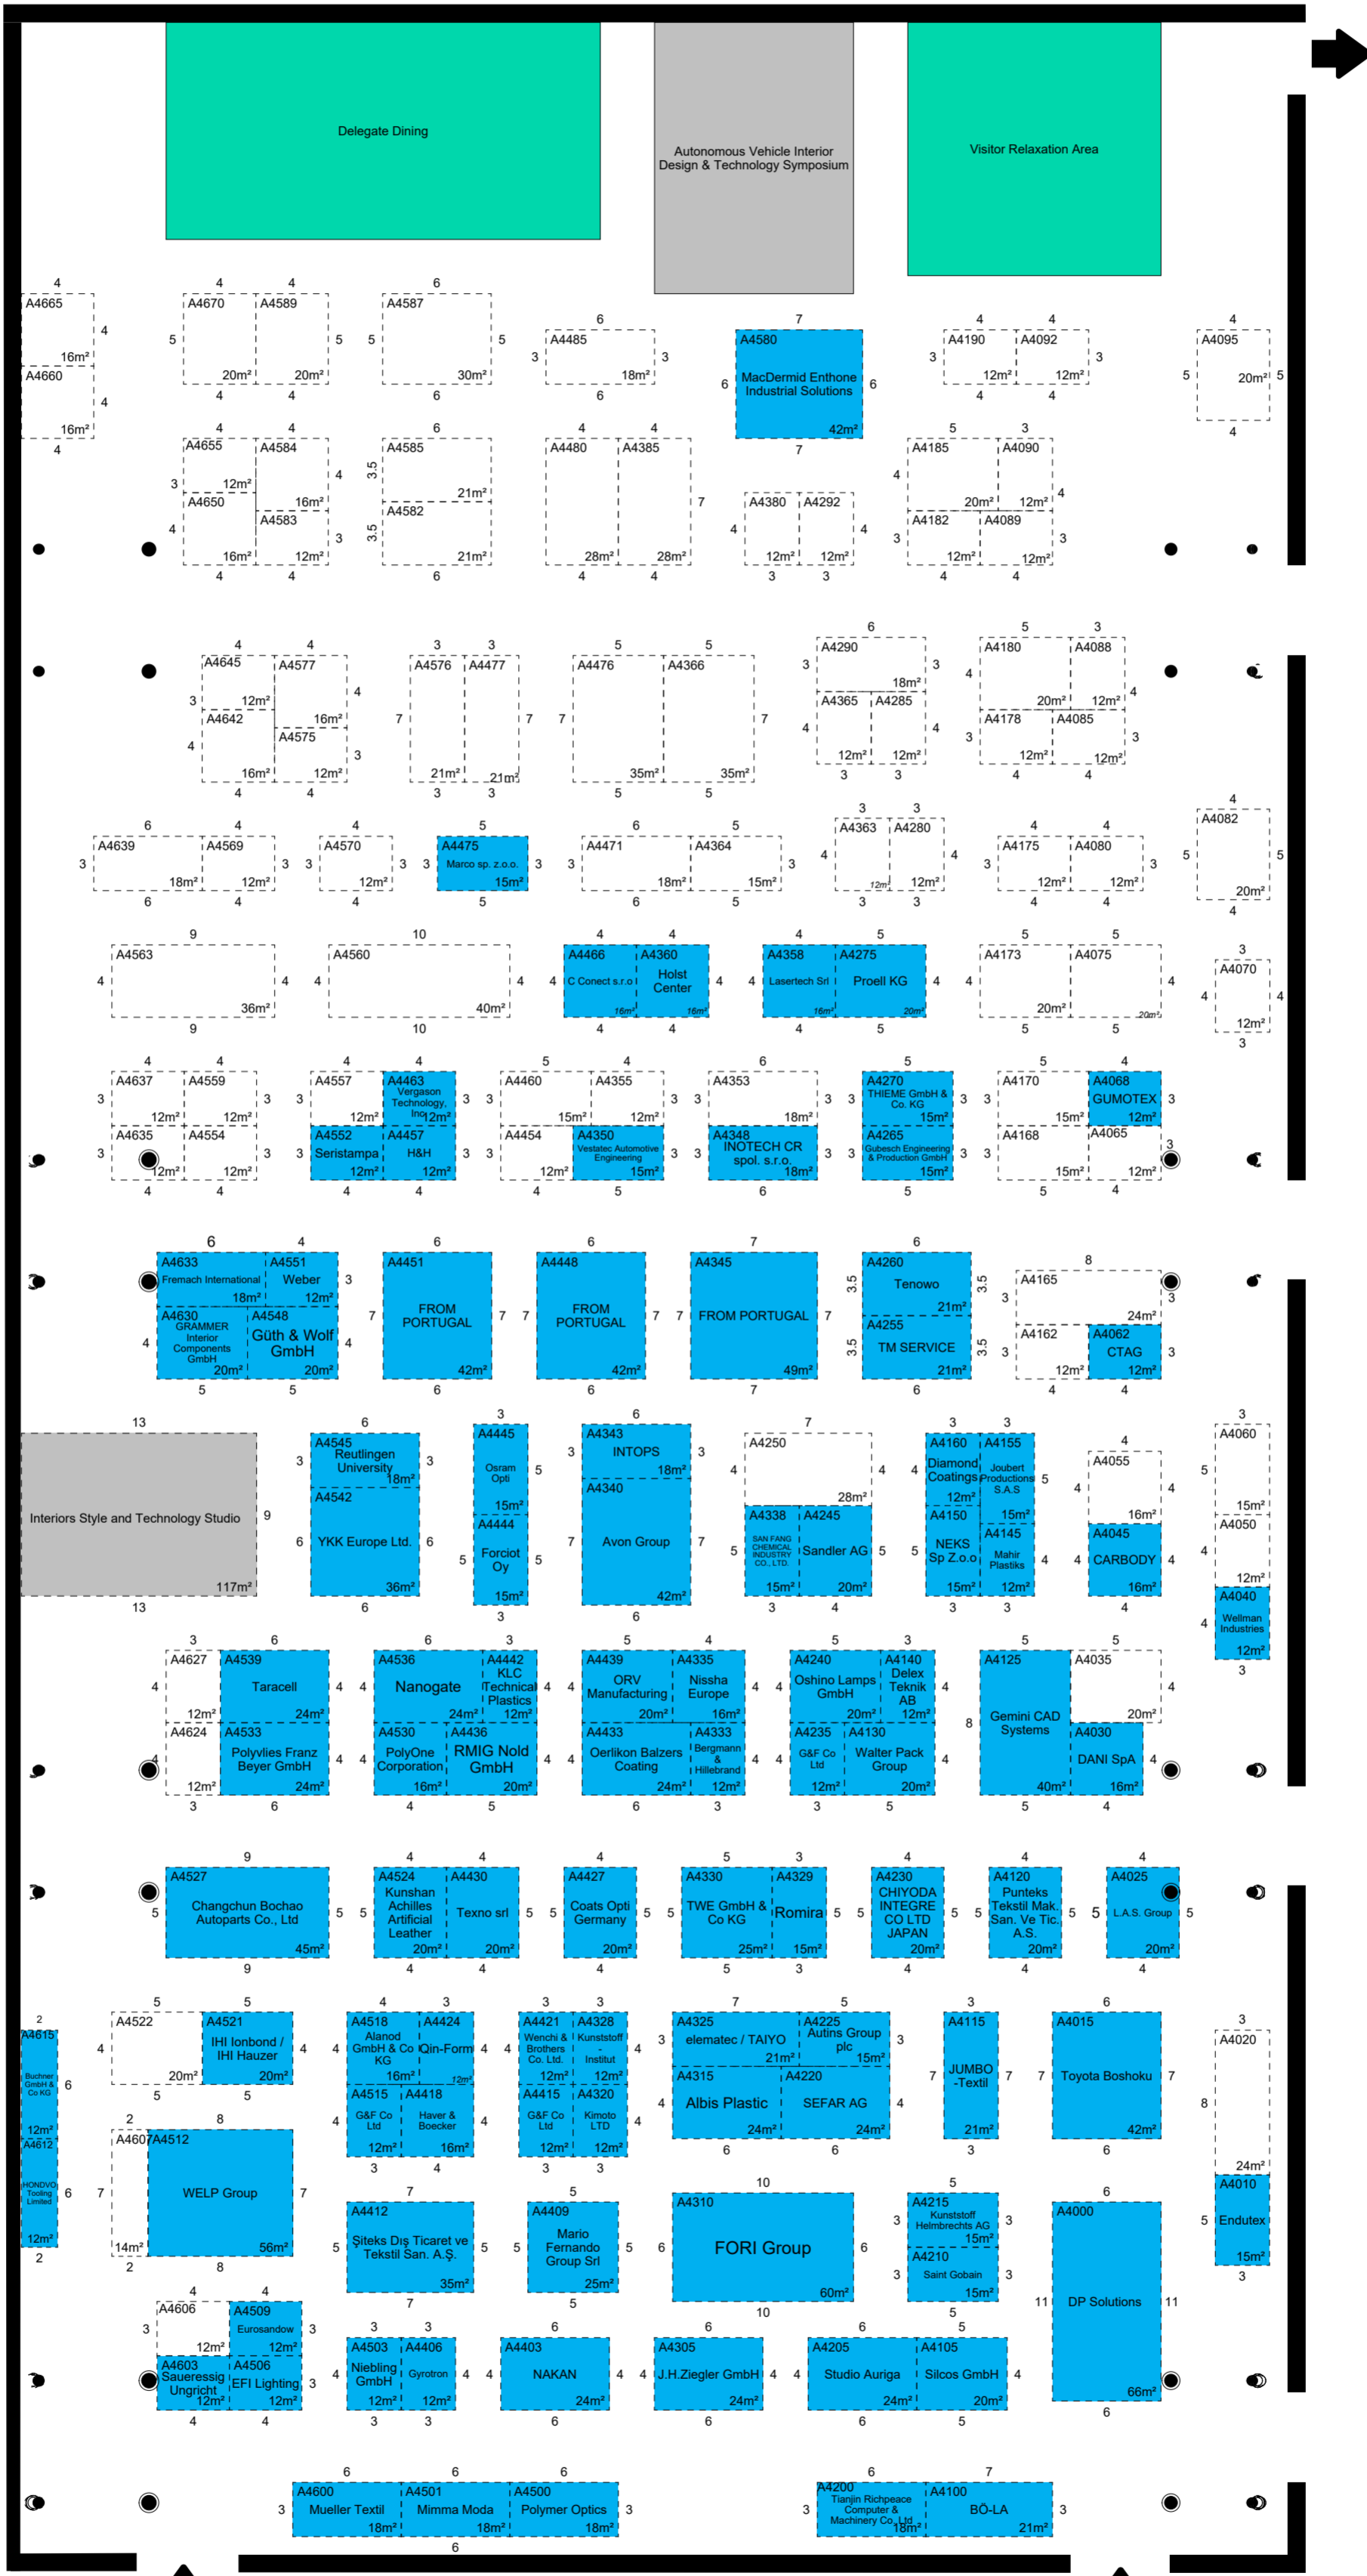

automotive interiors EXPO 2020 EUROPE

JUNE 16, 17, 18, 2020 HALL 4 MESSE STUTTGART GERMANY

Main Entrance

Main Entrance

Hall 6
Engine Expo /
Autonomous Vehicle
Technology Expo