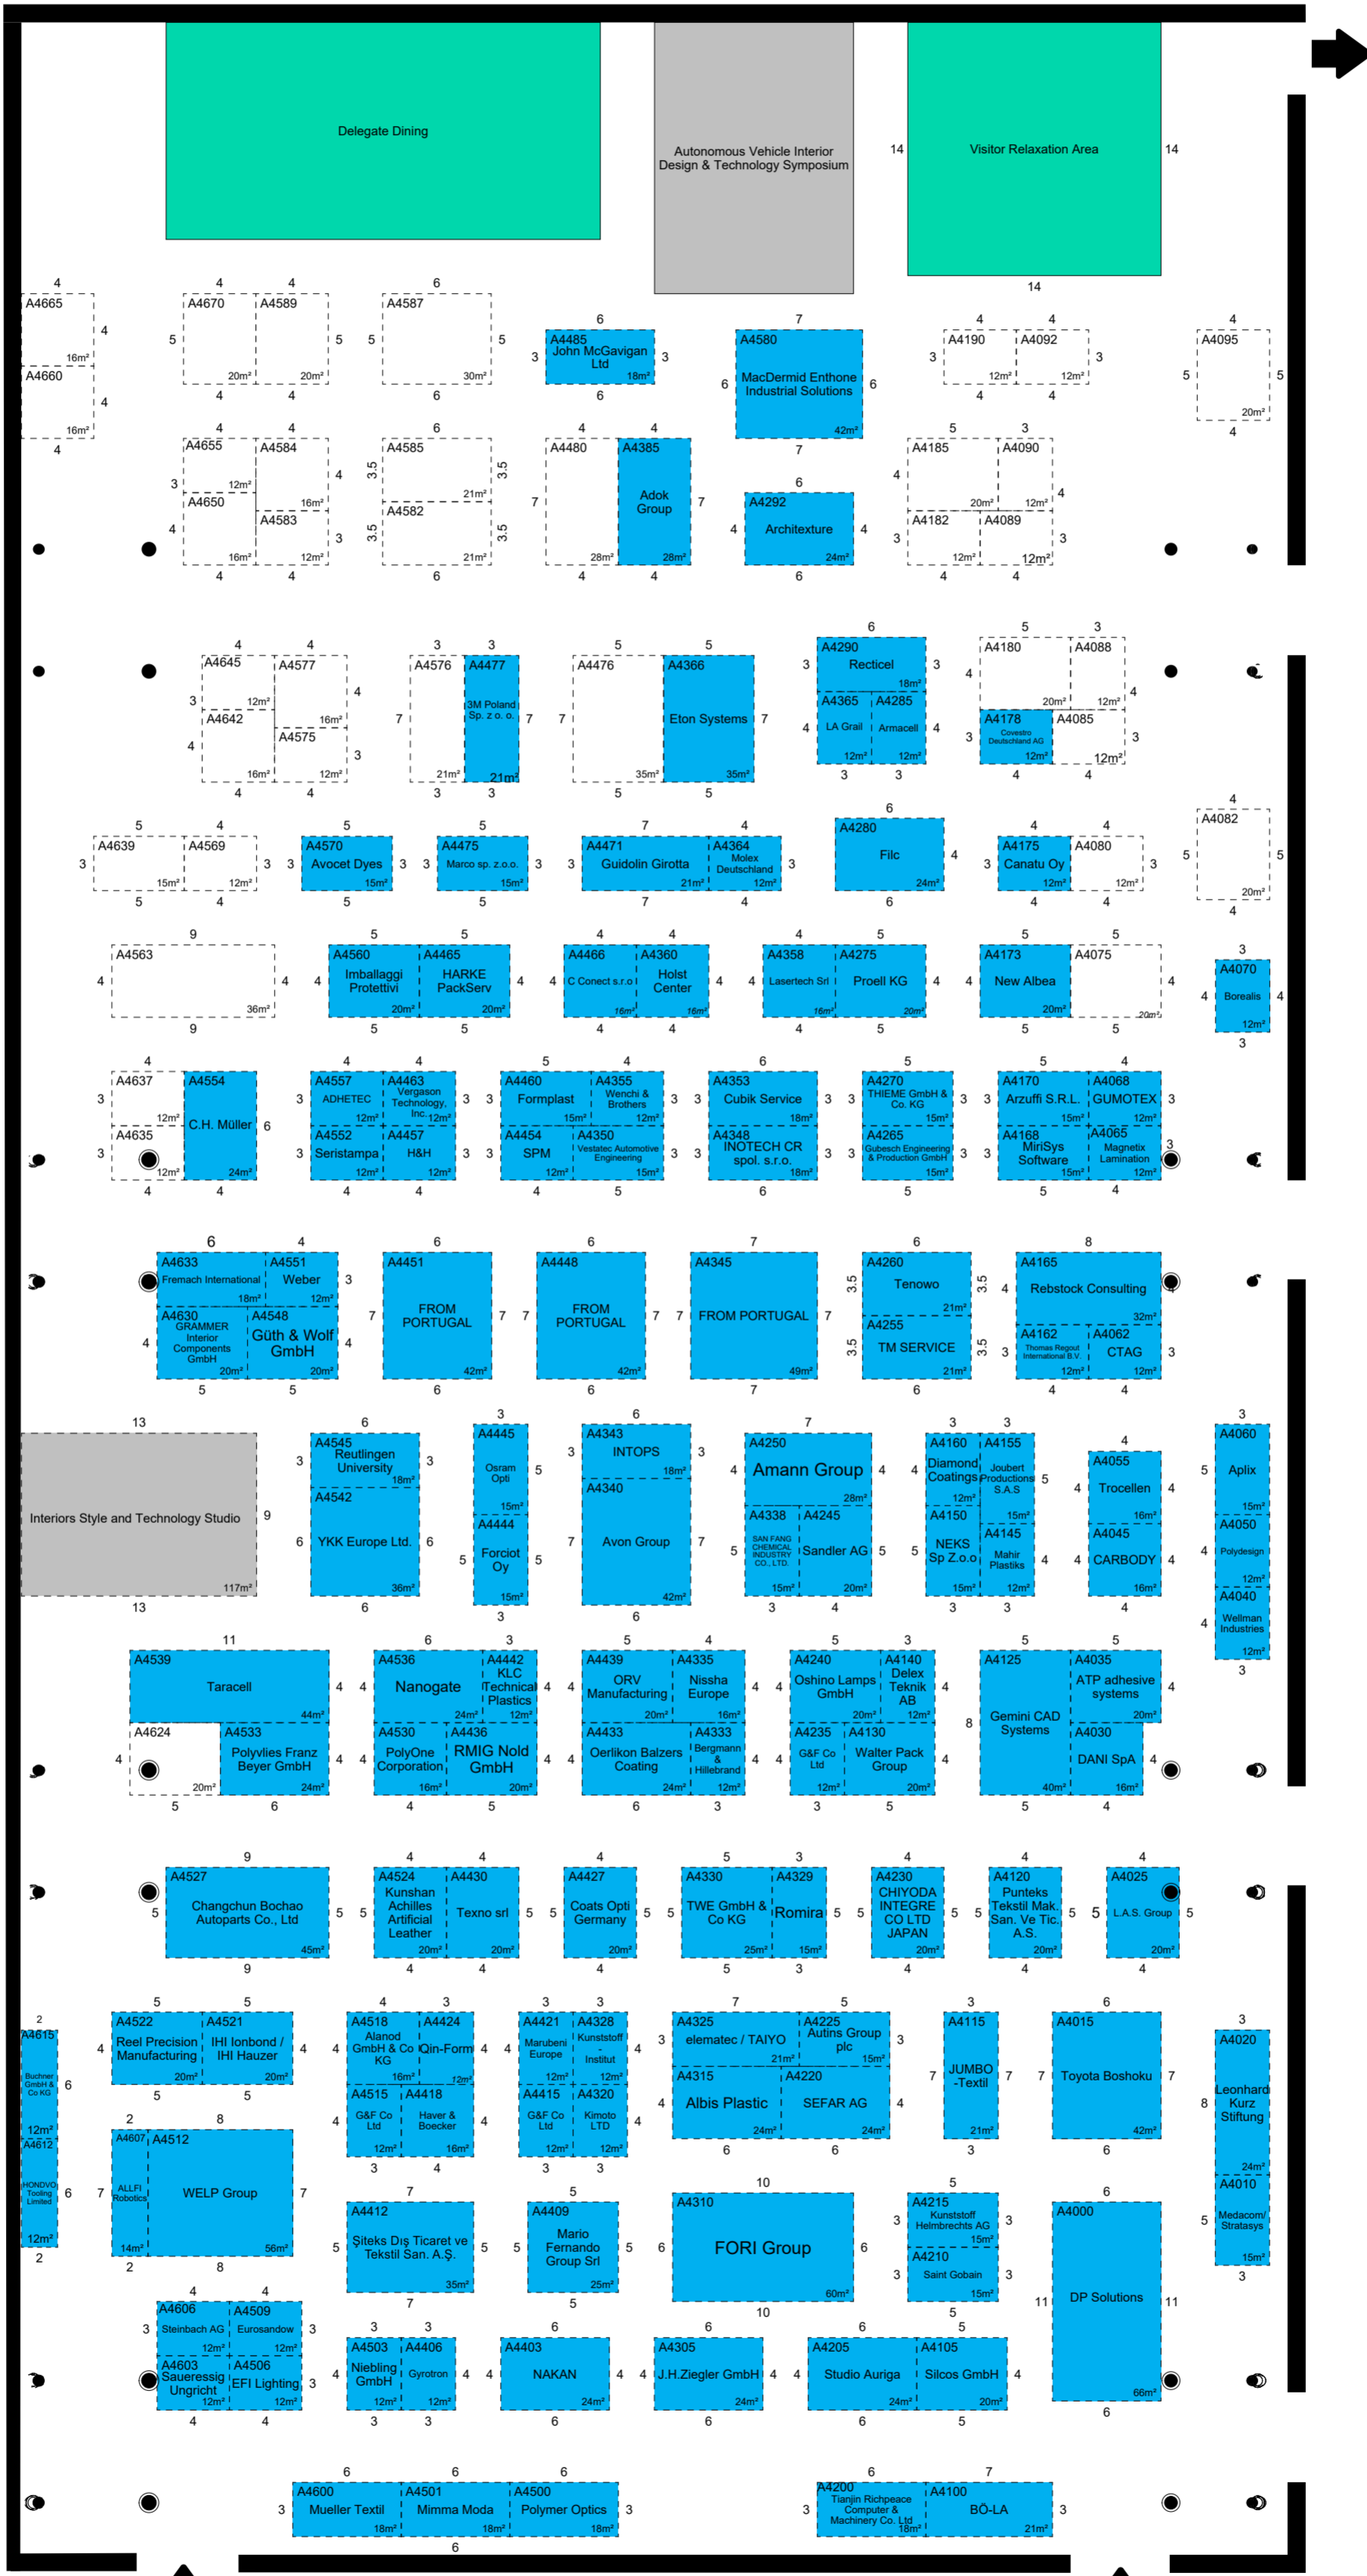

automotive interiors EXPO 2020 EUROPE

JUNE 16, 17, 18, 2020 HALL 4 MESSE STUTTGART GERMANY

Main Entrance

Main Entrance

Hall 6
Autonomous Vehicle
Technology Expo