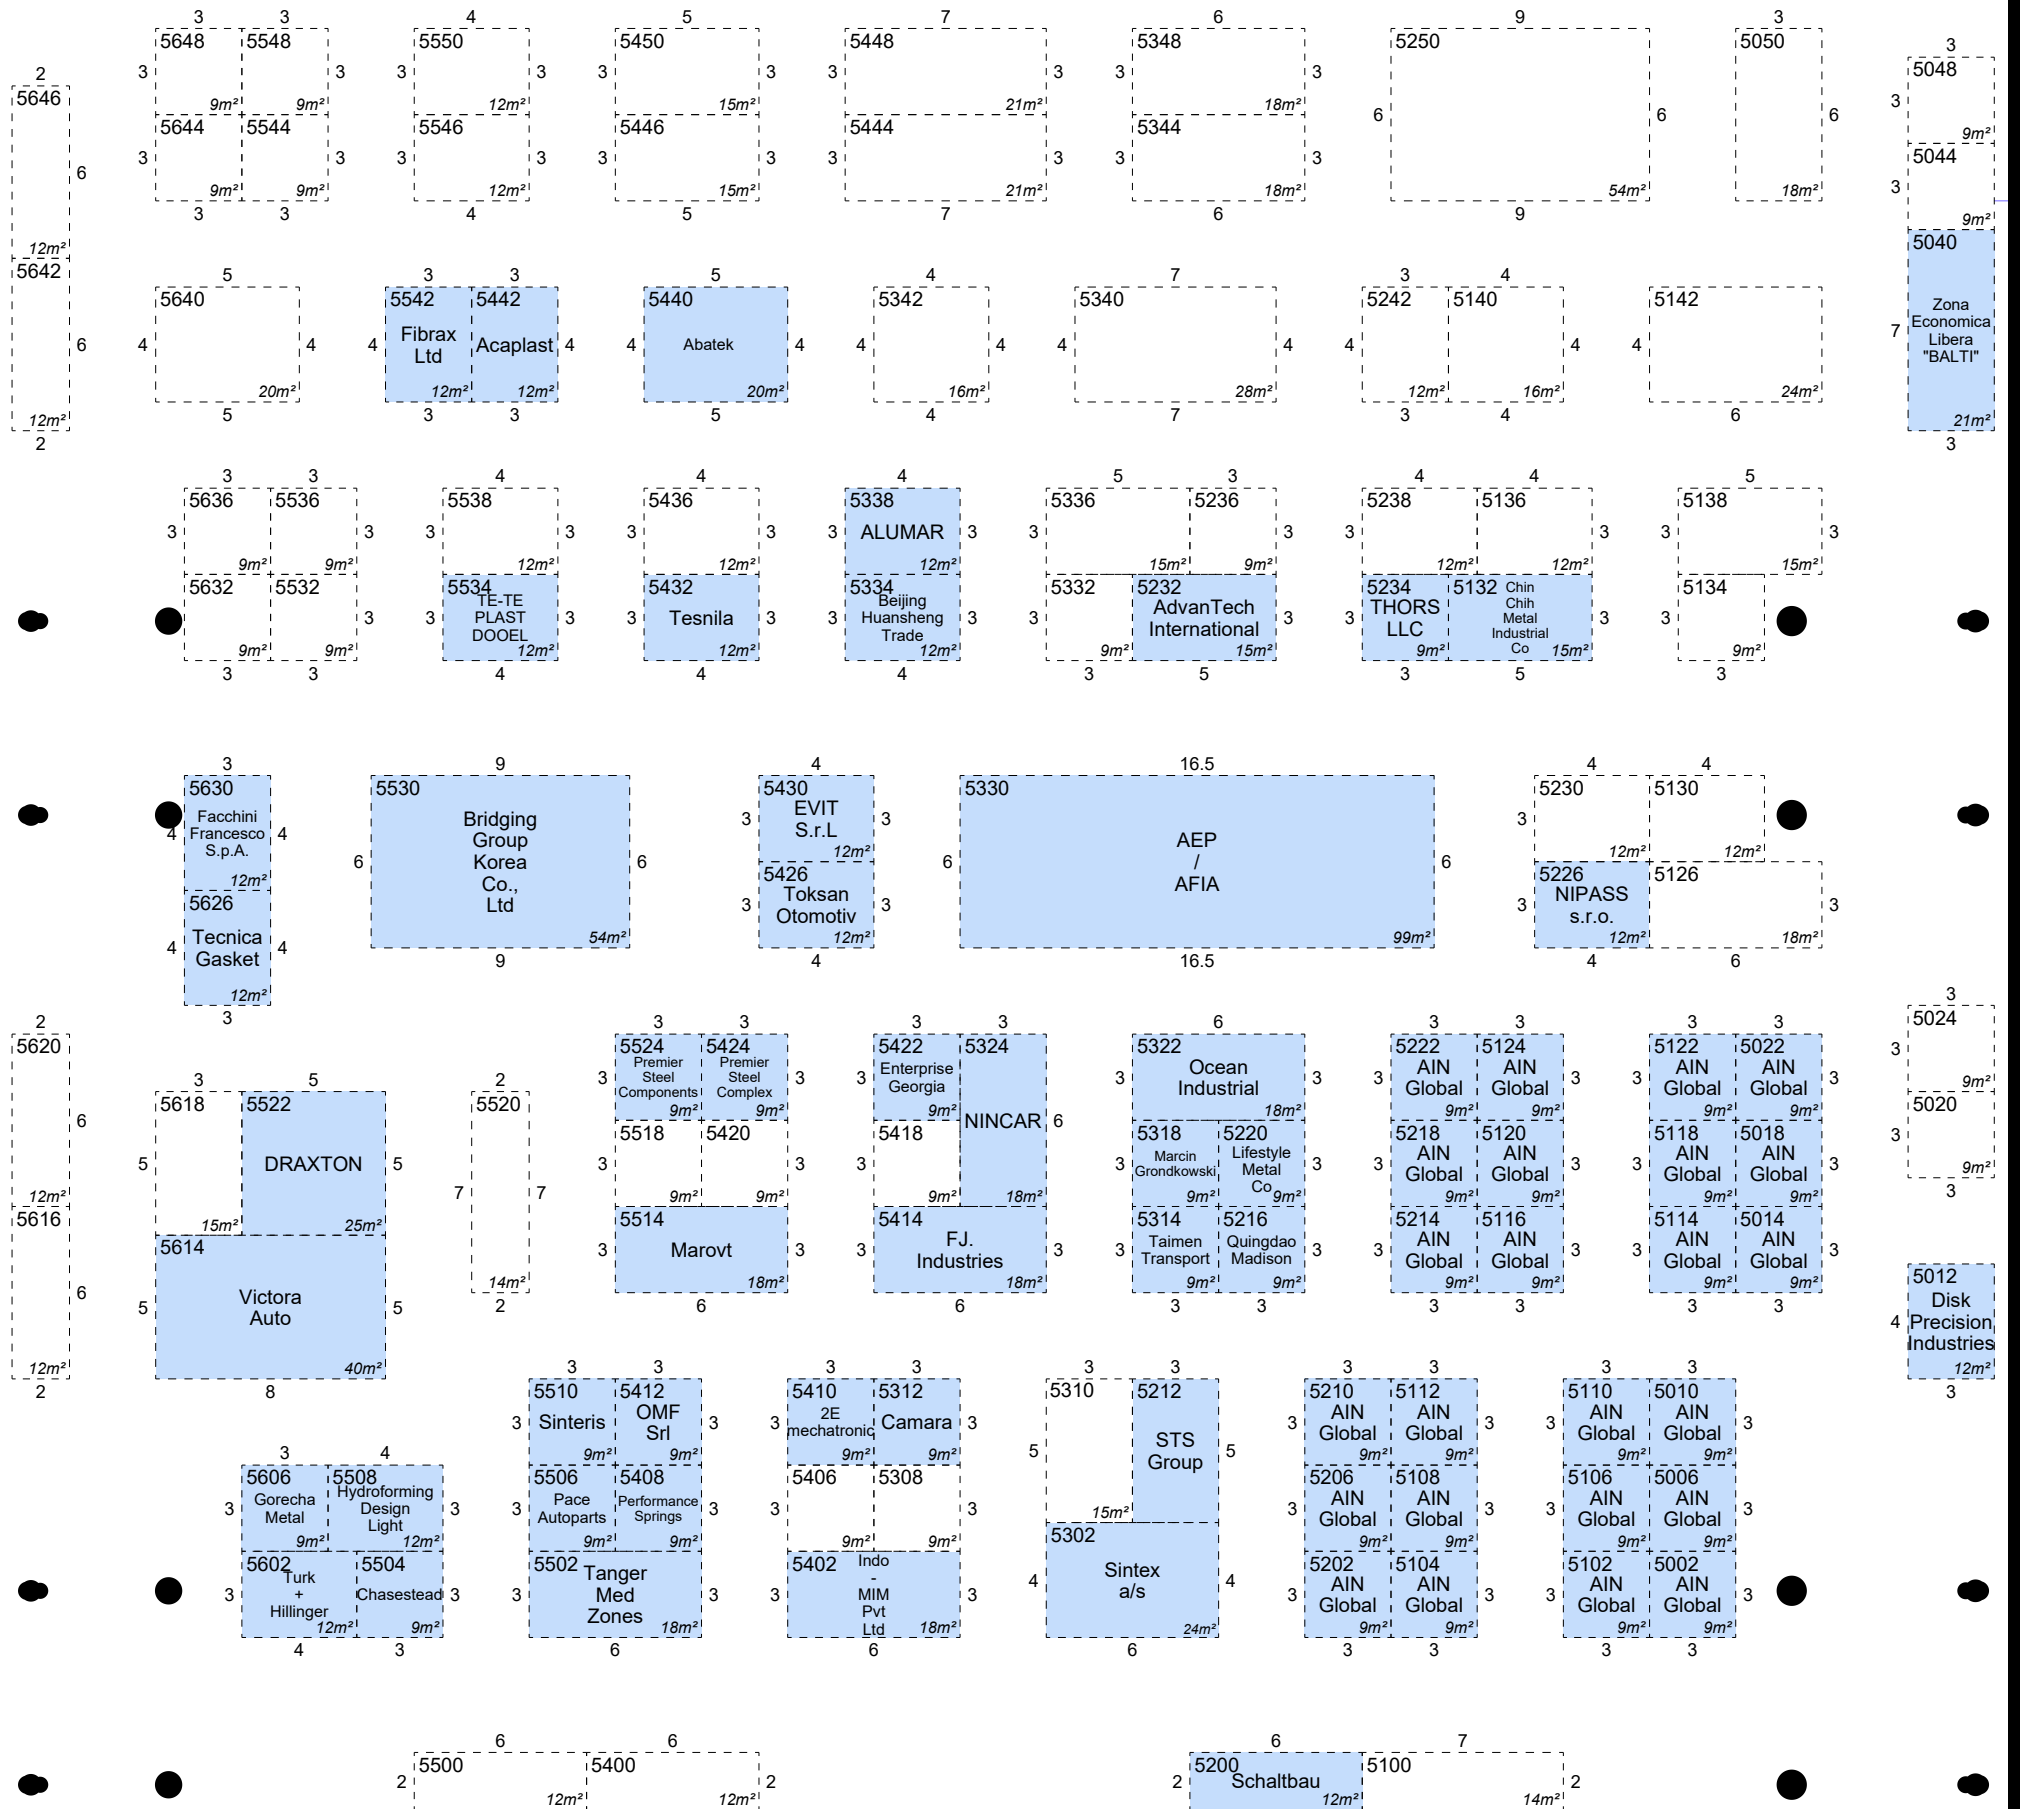

**GLOBAL
AUTOMOTIVE
COMPONENTS
AND SUPPLIERS**

**EXPO
22**

November 8, 9, 10, 2022

**HALL 5
MESSE STUTTGART
GERMANY**

Visitor
Relaxation
Area

↑
Entrance

↑
Entrance