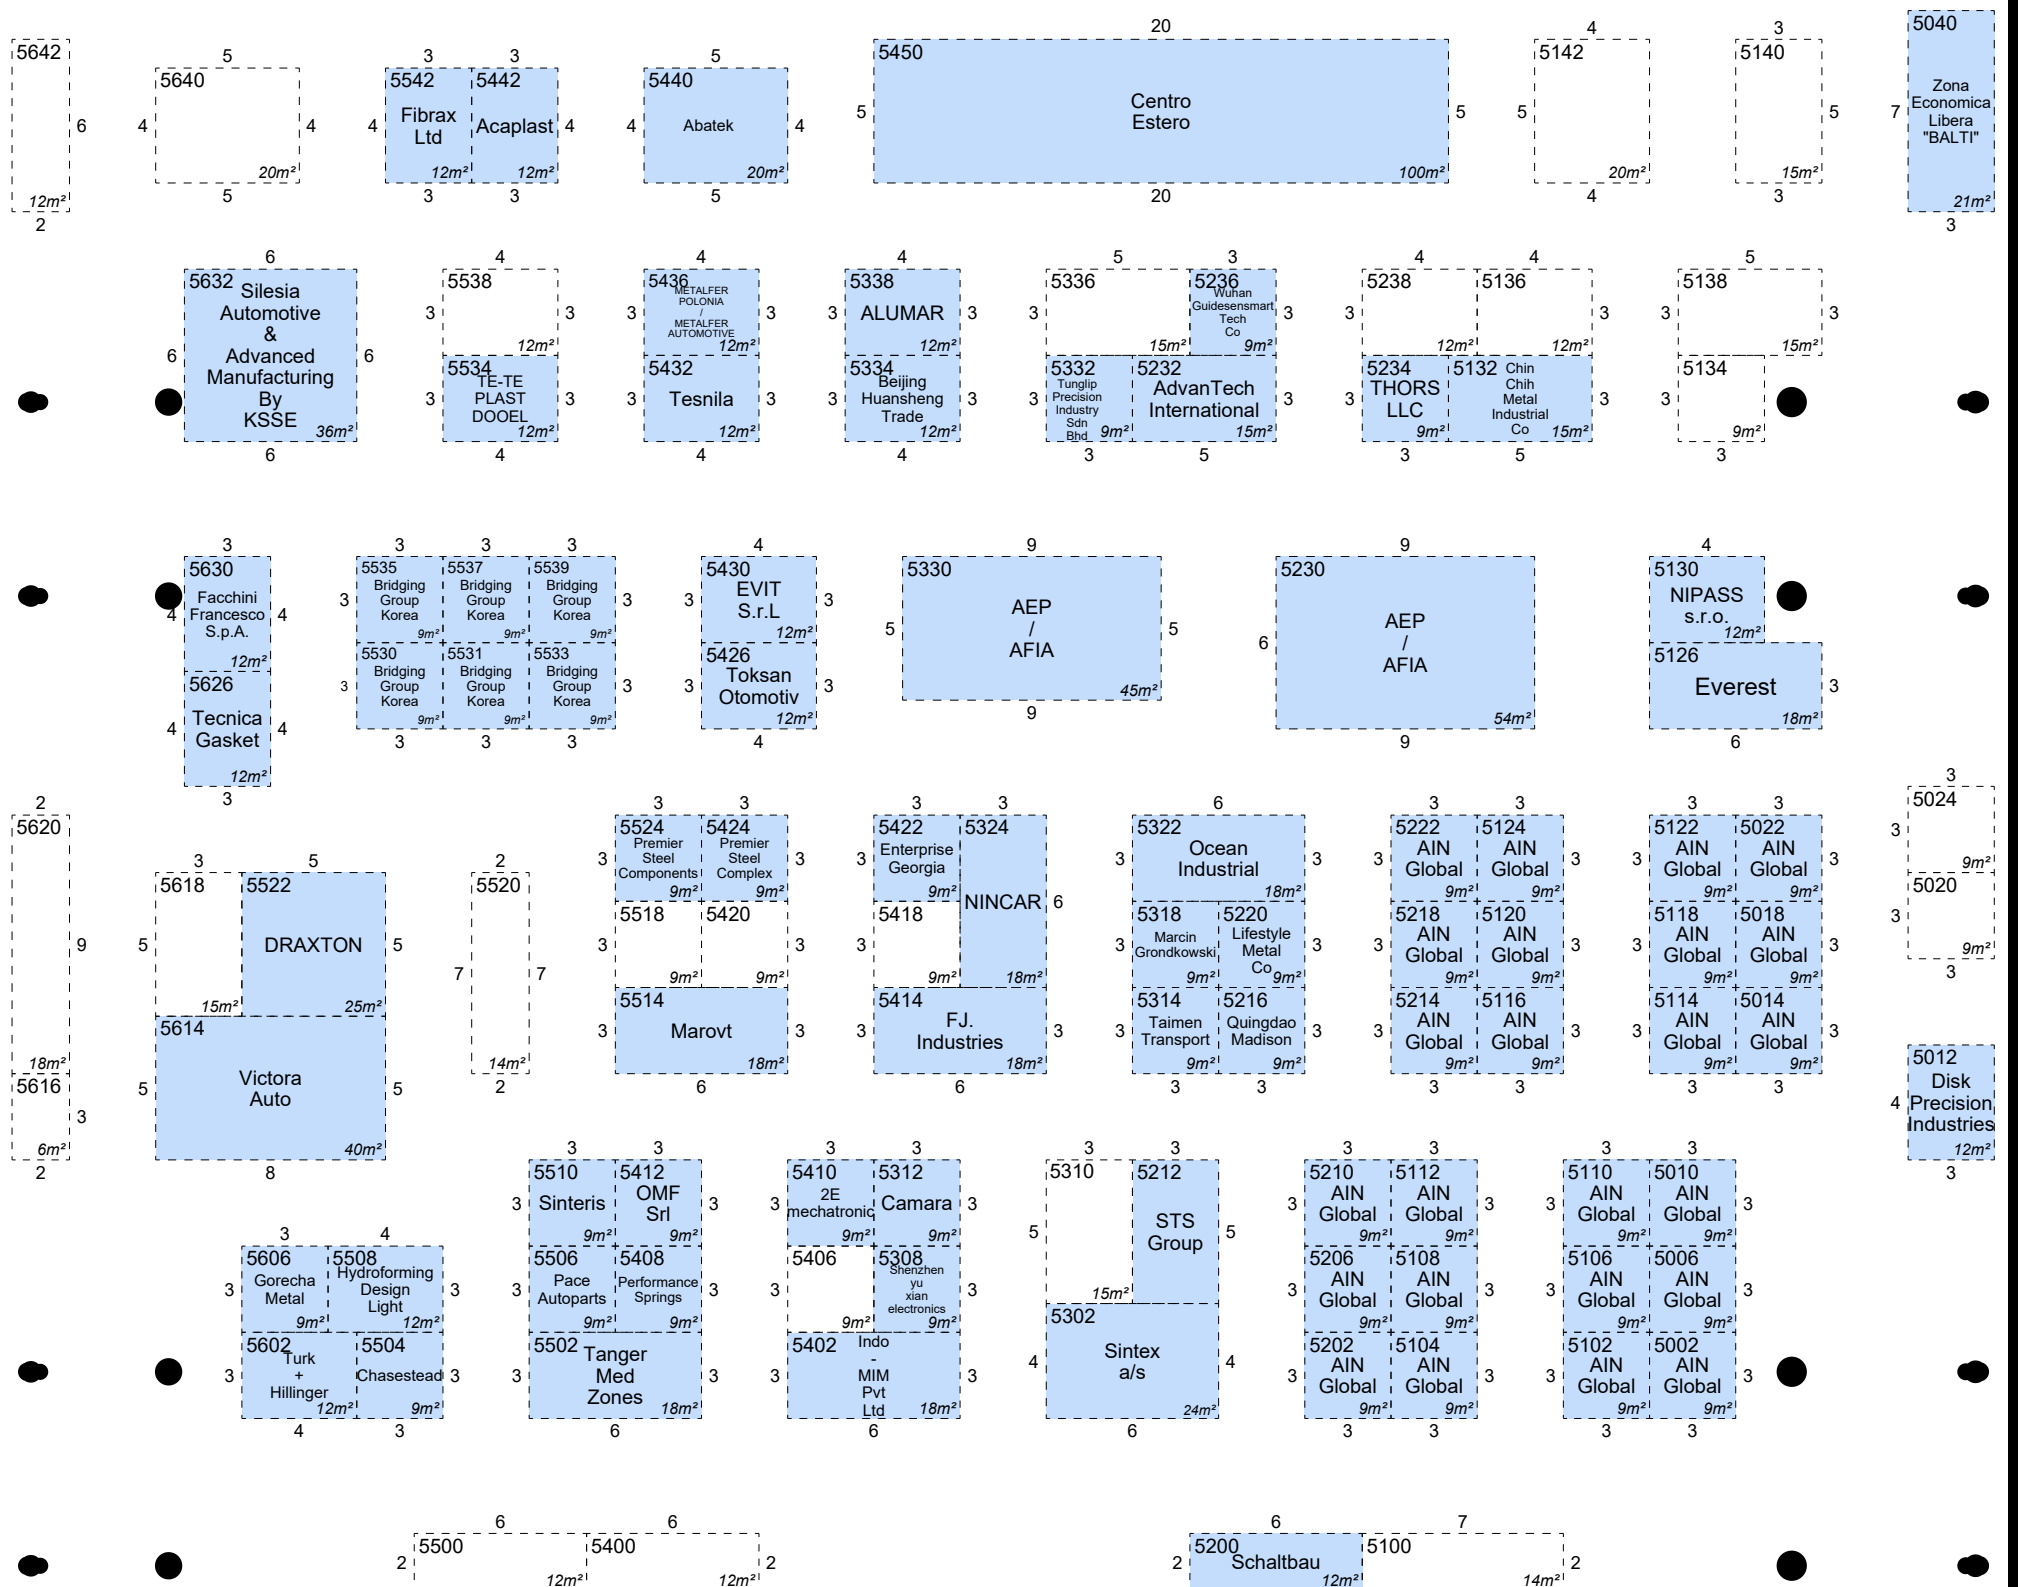

**GLOBAL
AUTOMOTIVE
COMPONENTS
AND SUPPLIERS**

**EXPO
22**

November 8, 9, 10, 2022

**HALL 5
MESSE STUTTGART
GERMANY**

Visitor
Relaxation
Area

↑
Entrance

↑
Entrance