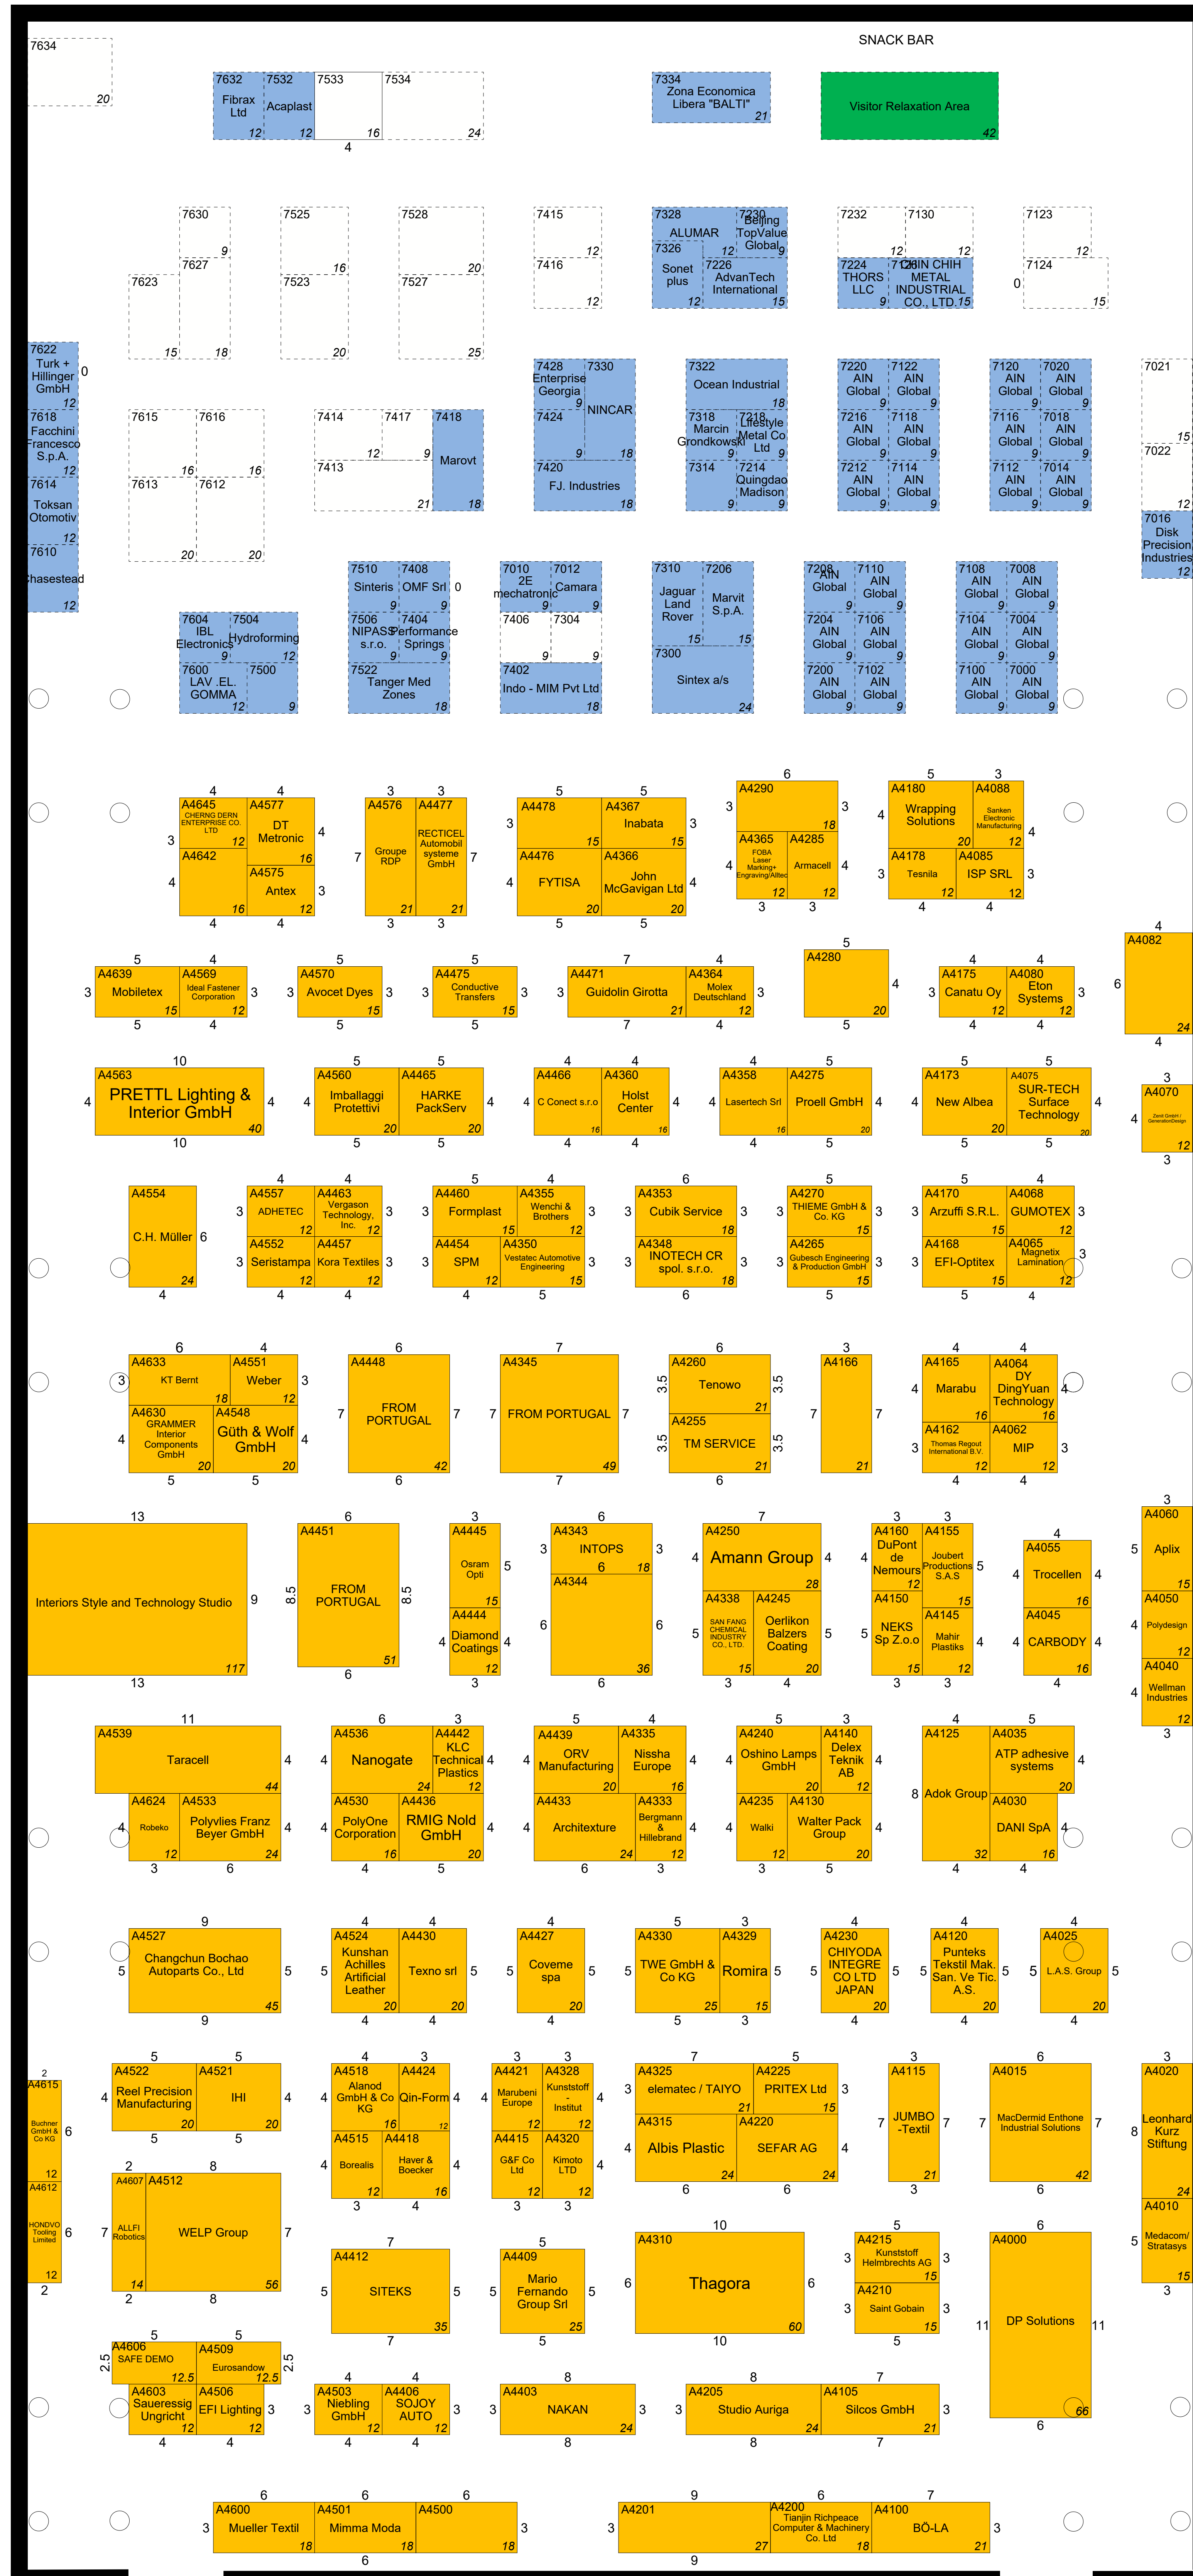

**GLOBAL  
AUTOMOTIVE  
COMPONENTS  
AND SUPPLIERS**

09/10/11 November 2021  
MESSE STUTTGART  
GERMANY

**automotive  
interiors  
EXPO 2021  
EUROPE**

↑  
Main  
Entrance

↑  
Main  
Entrance