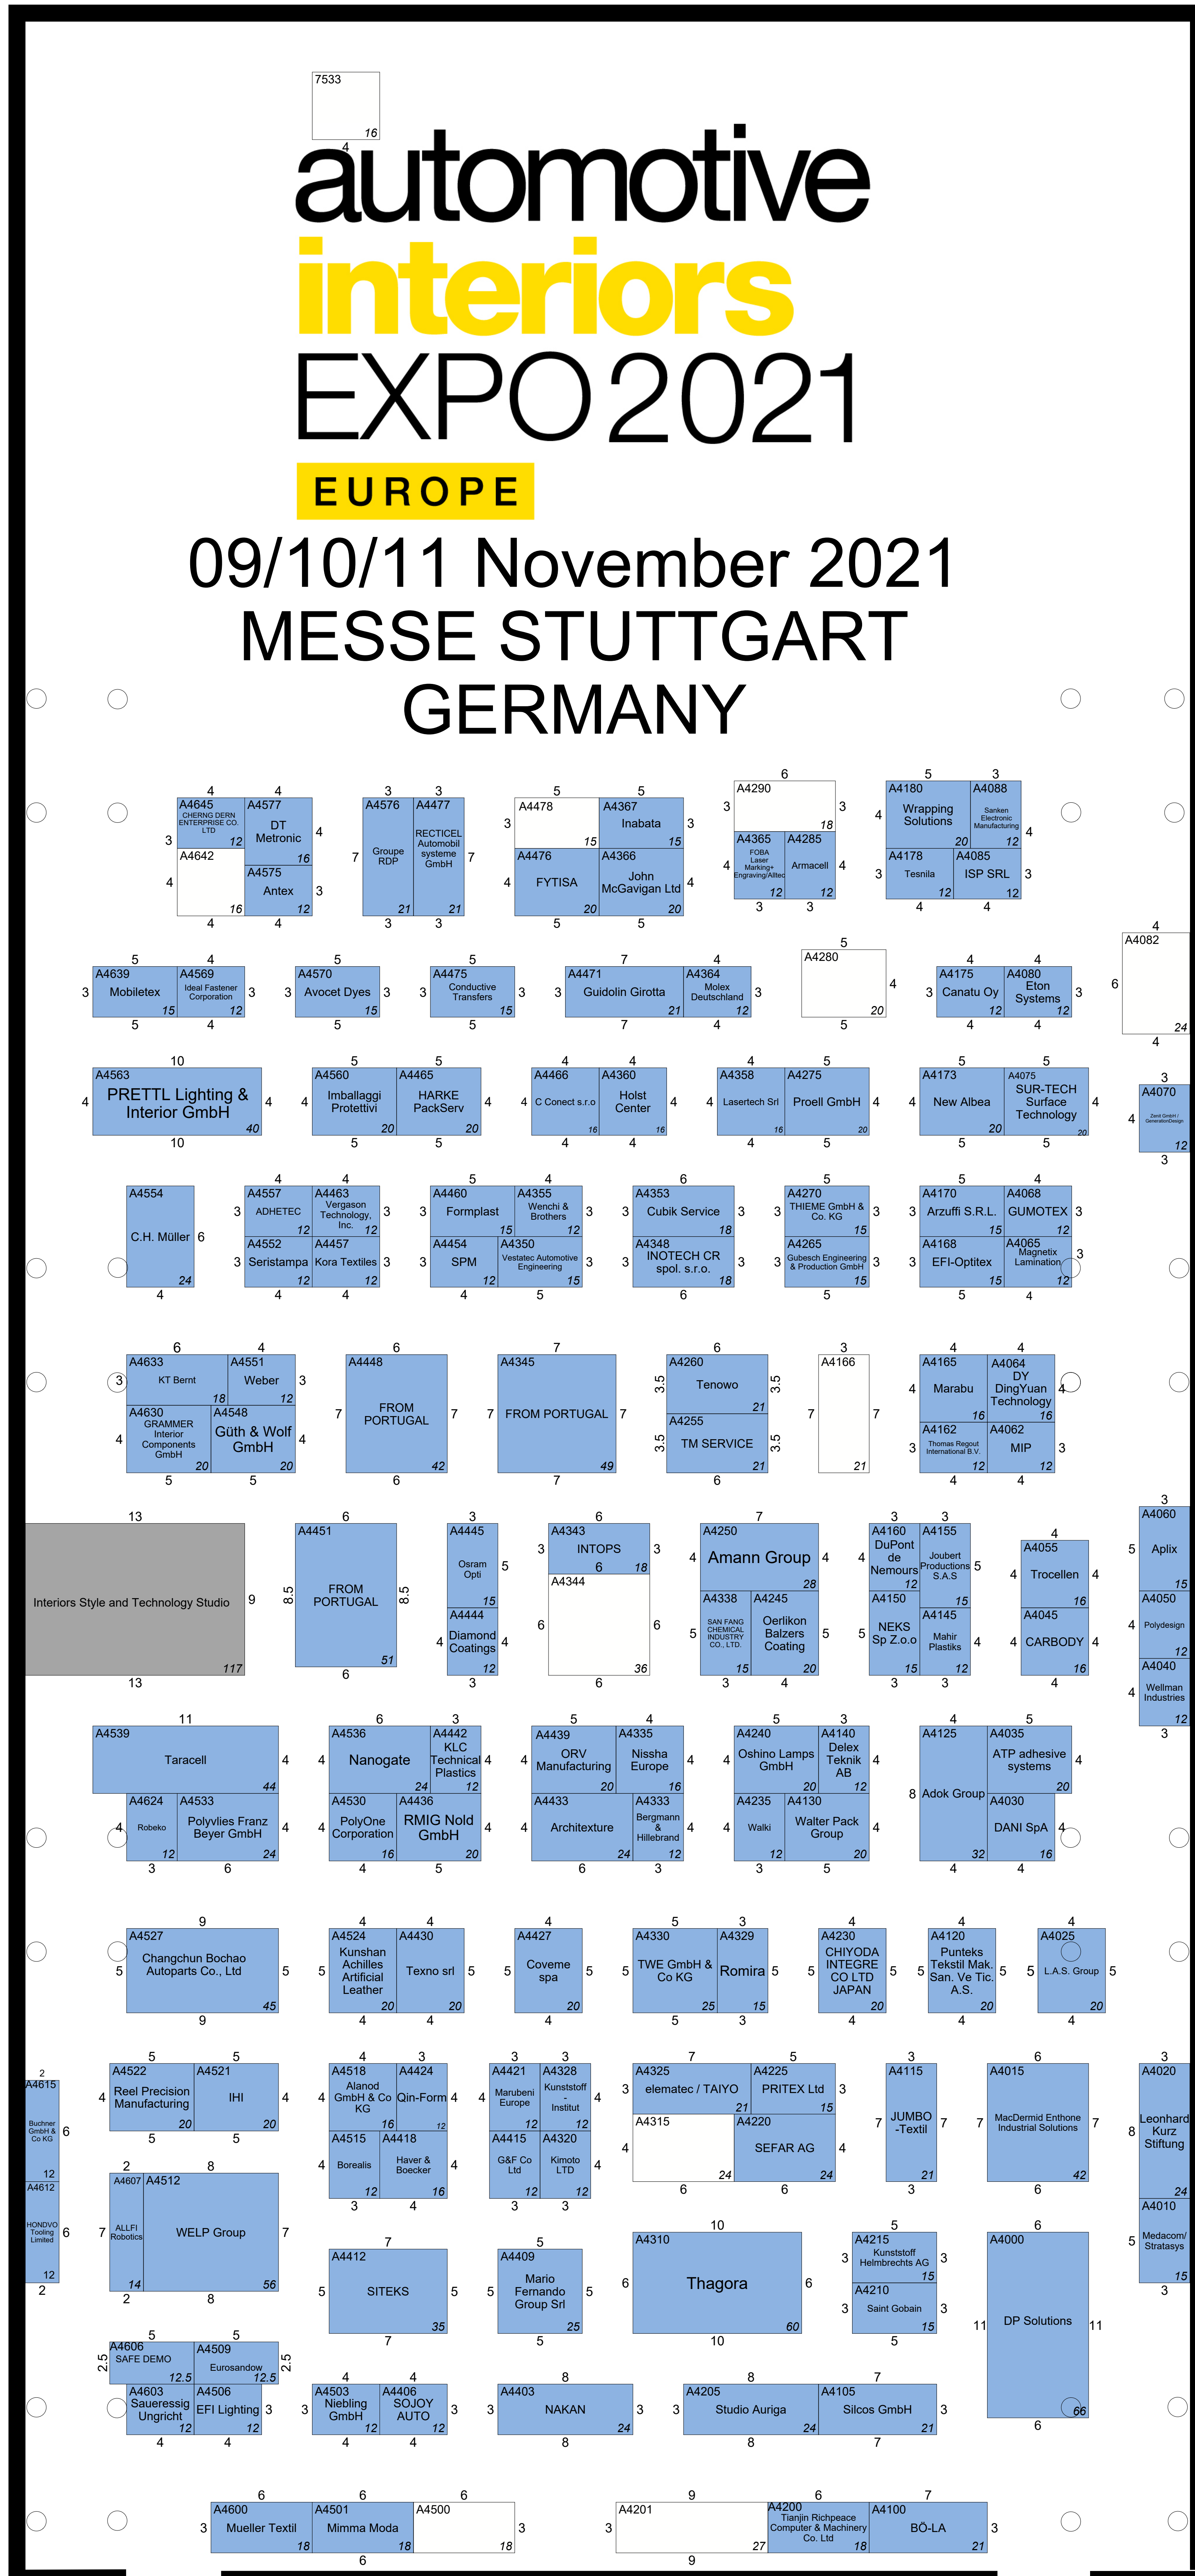

# automotive interiors EXPO 2021

EUROPE

09/10/11 November 2021  
MESSE STUTTGART  
GERMANY

↑  
Main  
Entrance

↑  
Main  
Entrance