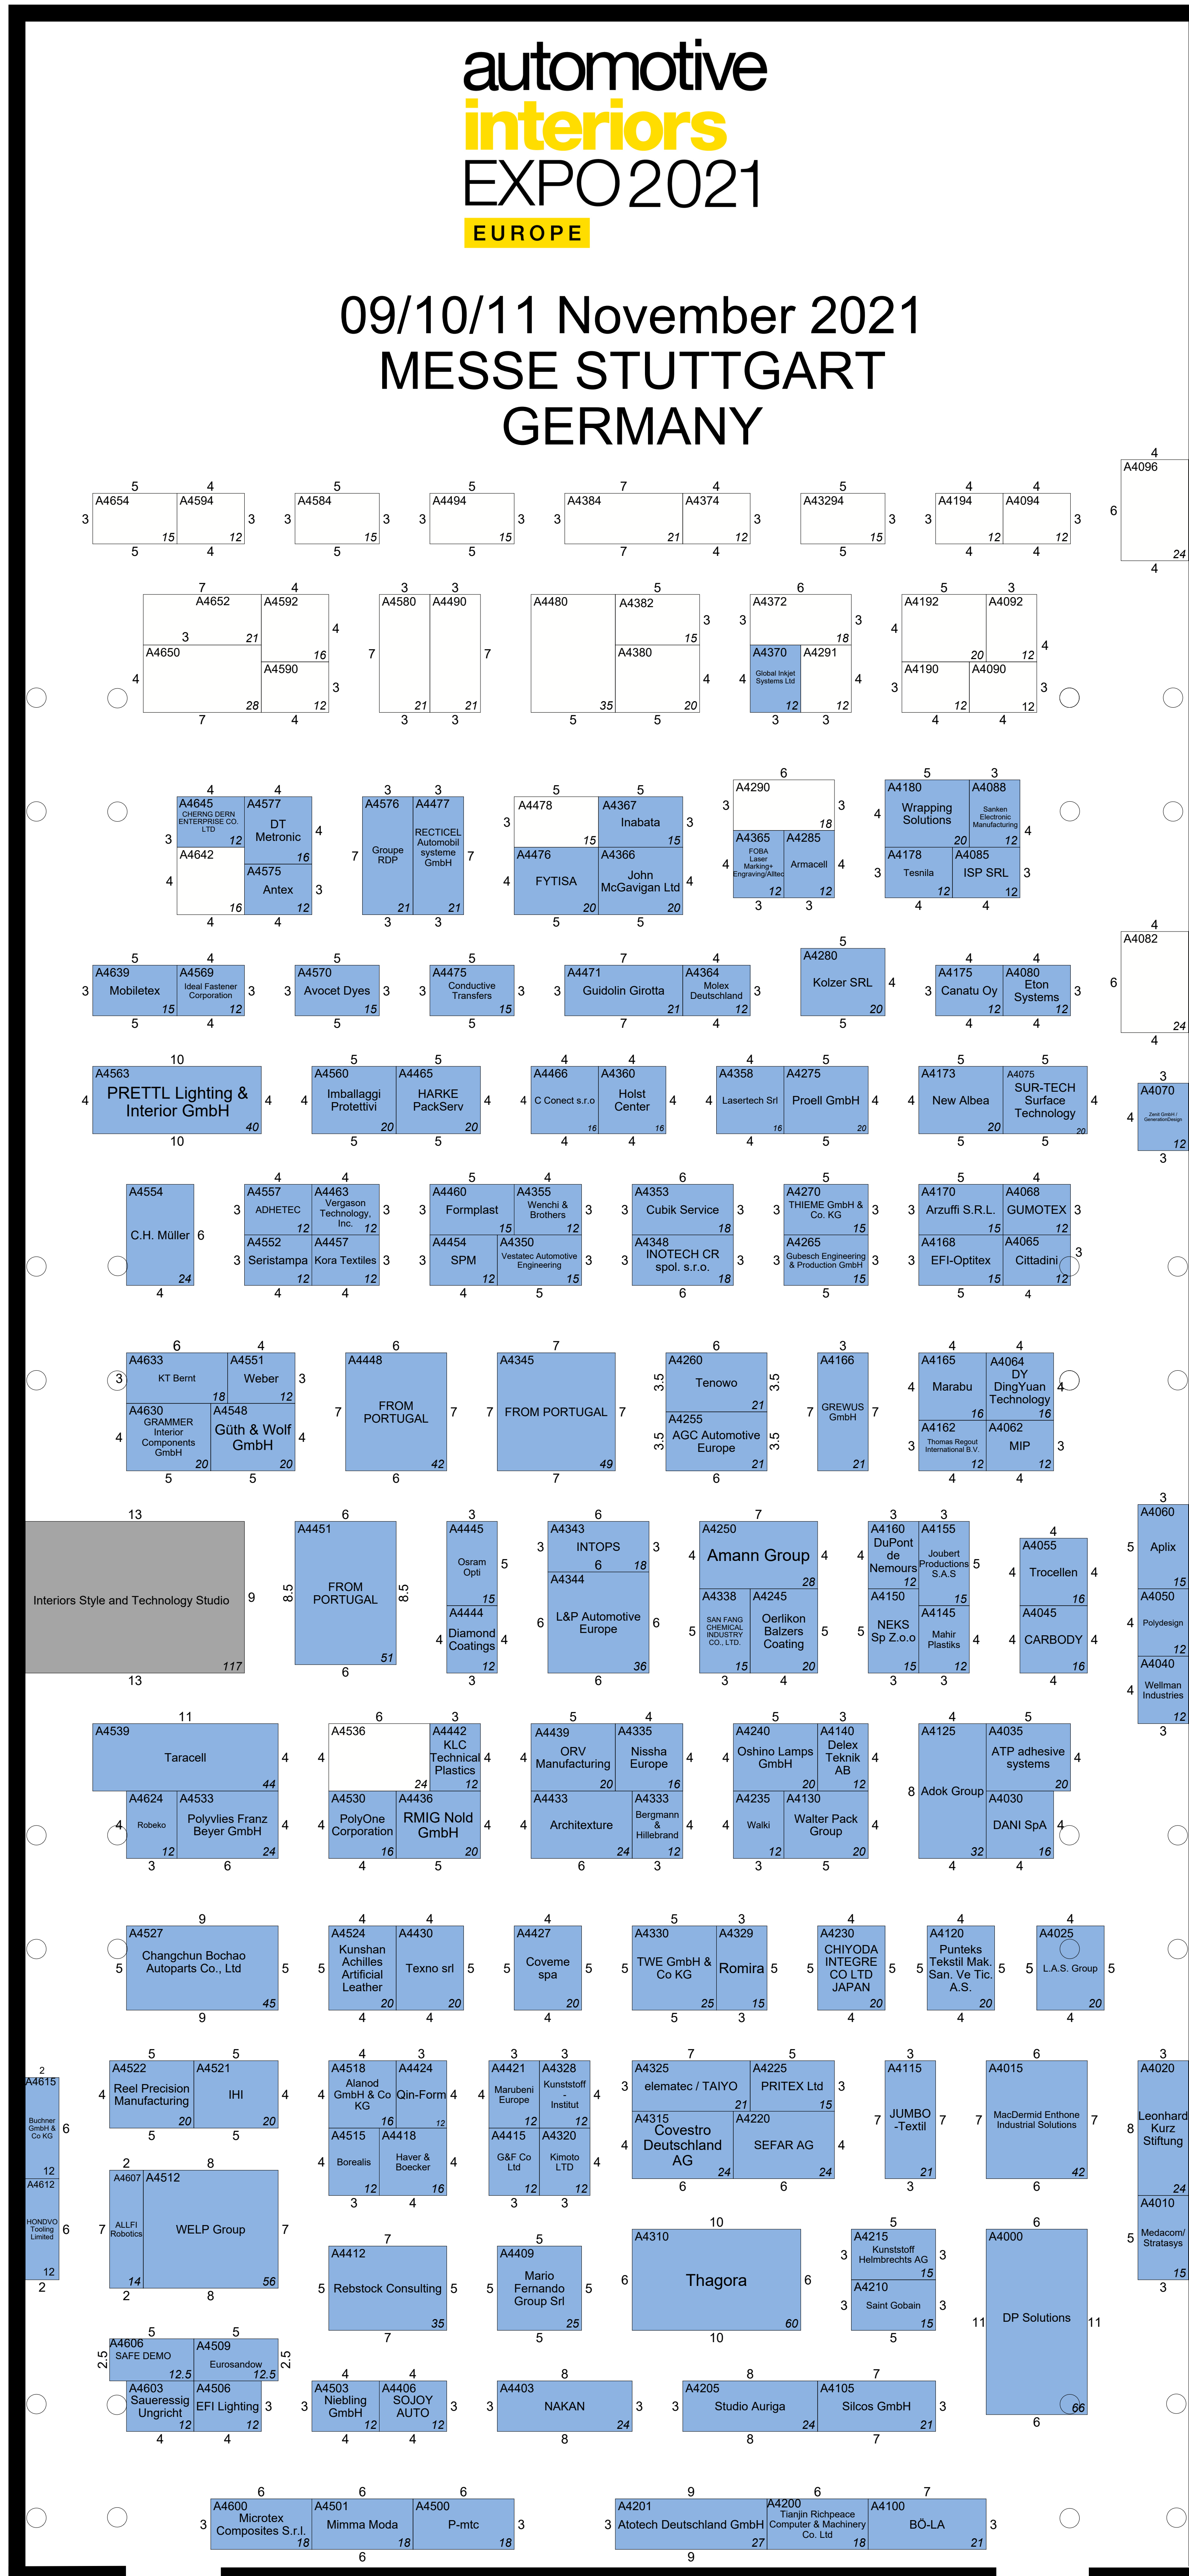

automotive interiors EXPO 2021 EUROPE

09/10/11 November 2021
MESSE STUTTGART
GERMANY

↑
Main
Entrance

↑
Main
Entrance