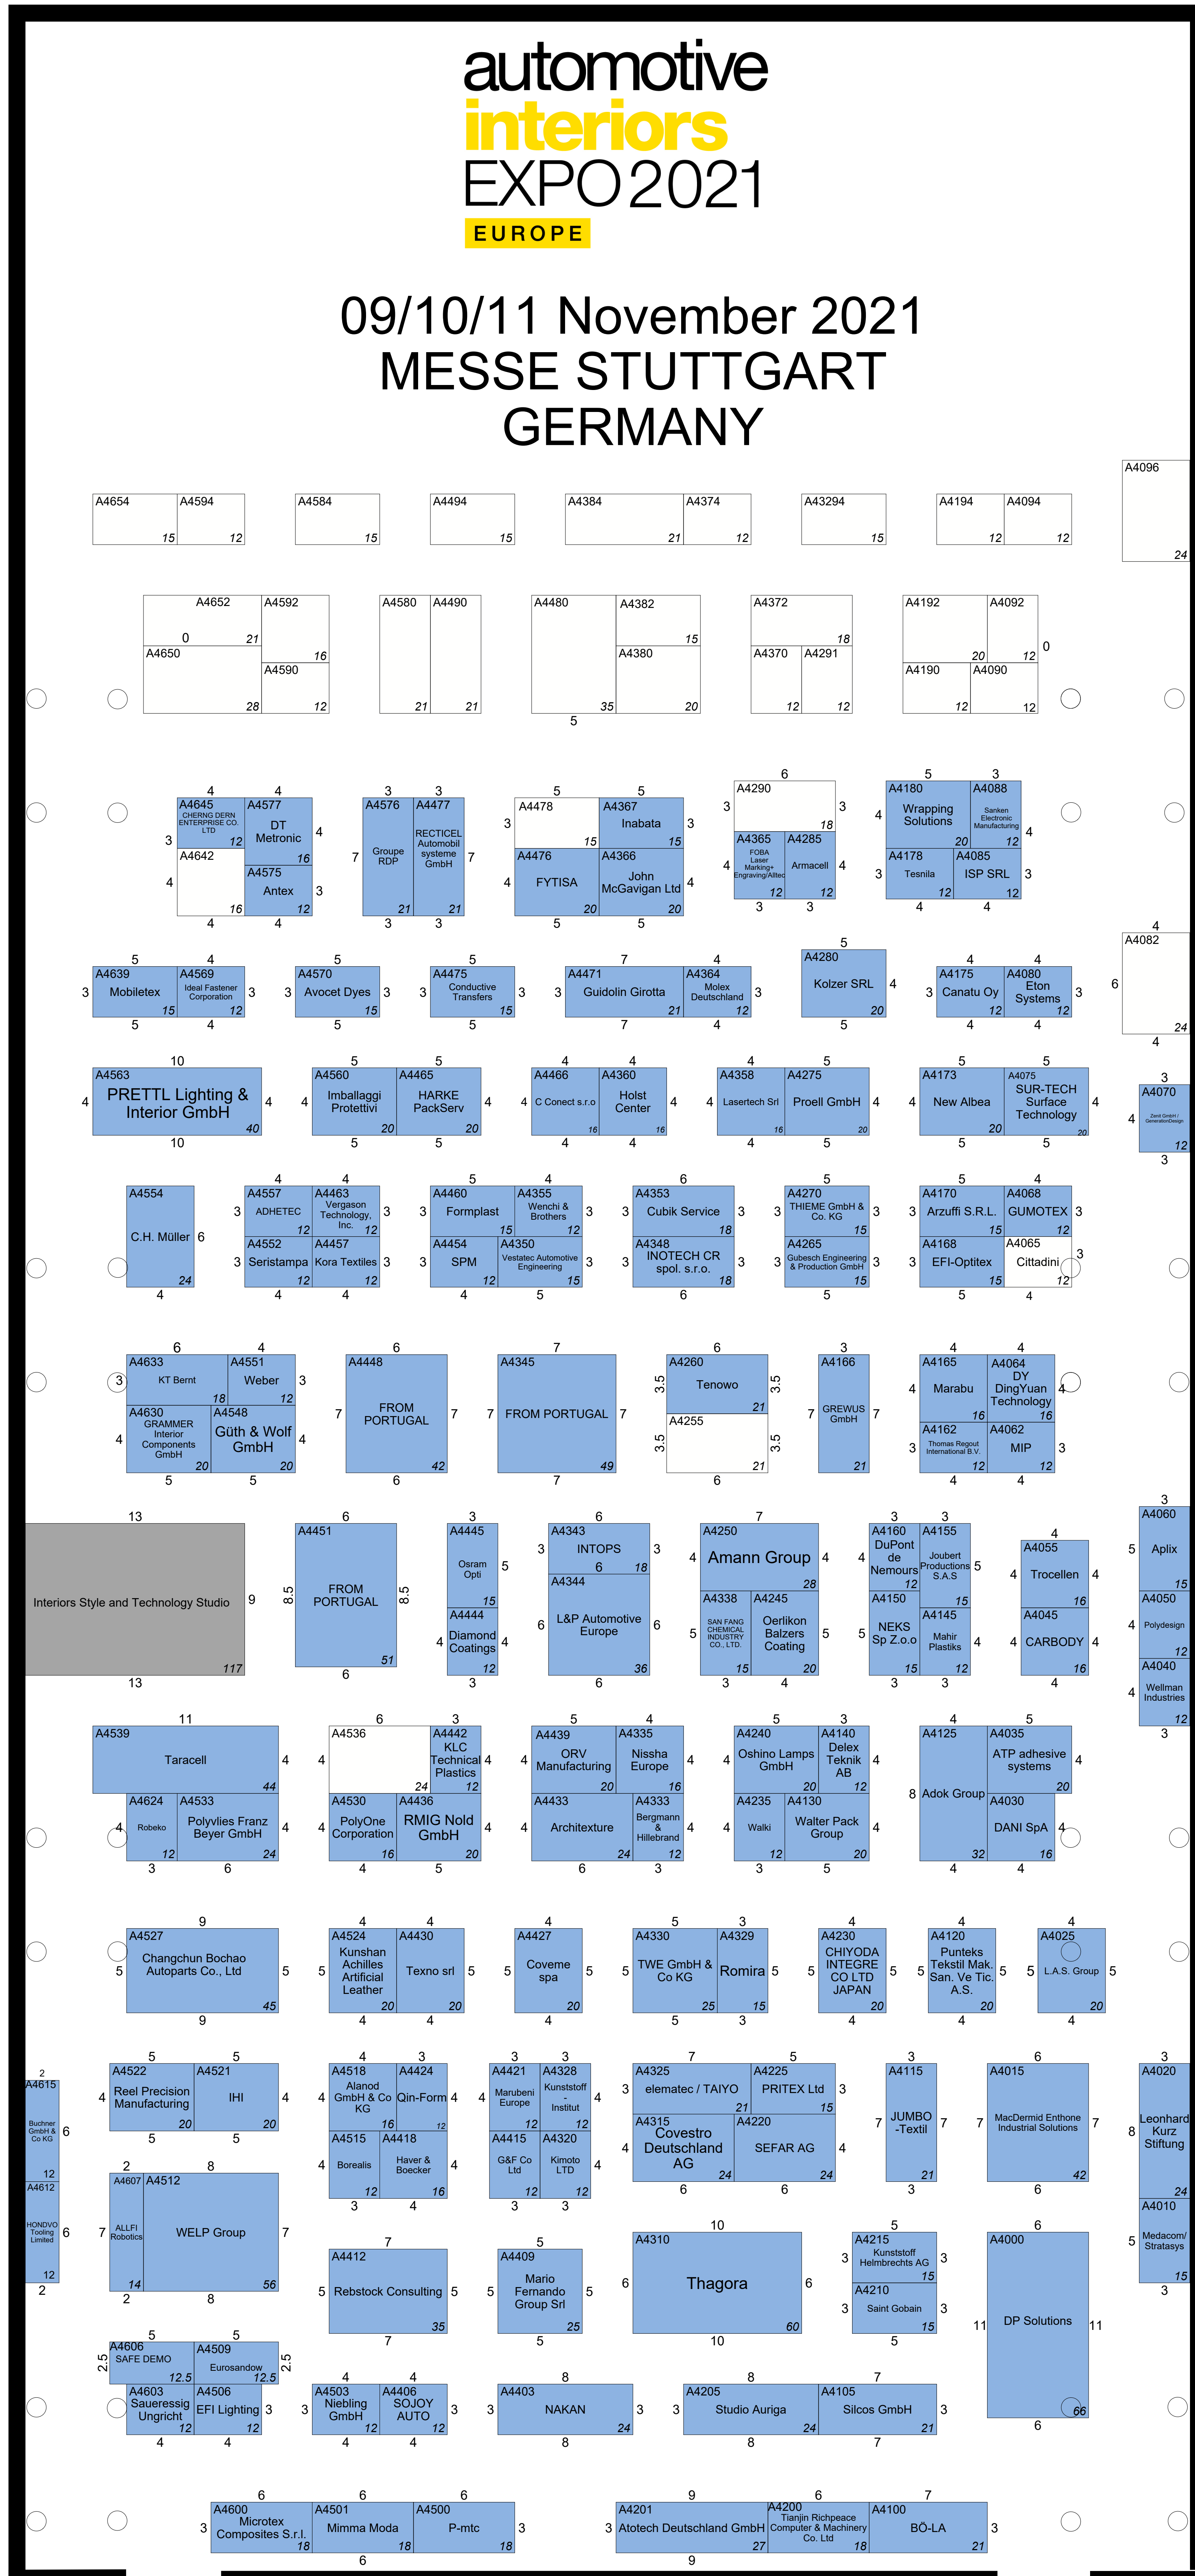

# automotive interiors EXPO 2021

EUROPE

09/10/11 November 2021  
MESSE STUTTGART  
GERMANY

↑  
Main  
Entrance

↑  
Main  
Entrance